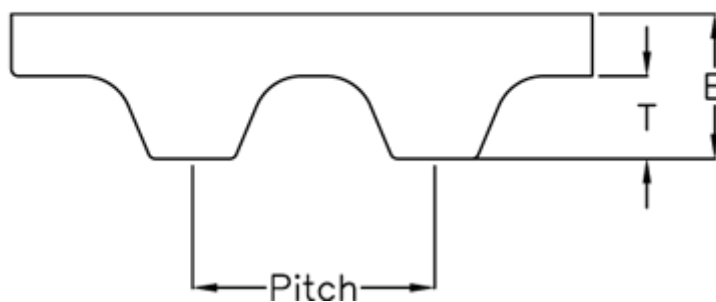

Article number: 602776230885

Description: Gates Timing Belt Synchropower PU 25 T10 880

Measures

Height B mm	= 4.5
Height T mm	= 2.5
Length	= 880
Number of teeth	= 88
Pitch	= 10
Type	= PU 25 T10 880
Width	= 25